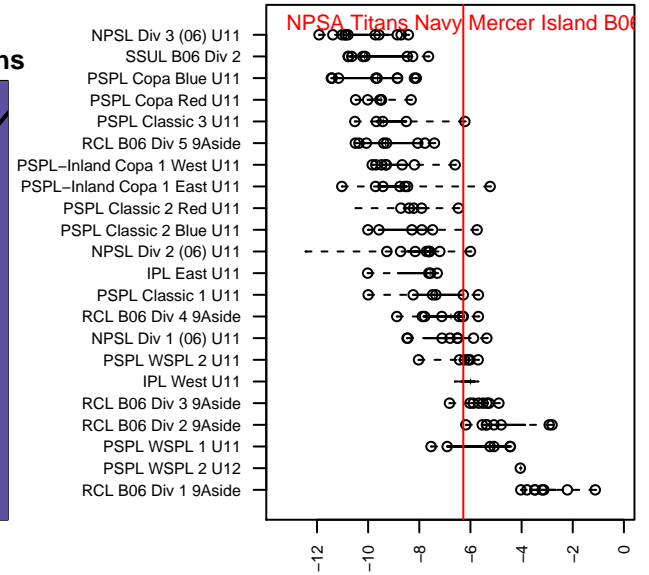

NPSA Titans Navy Mercer Island B06

Nowland Premier SA
 Mercer Island, WA
 B06 total strength=663
 attack=0.77 defense=0.5
 fall league = PSPL Classic 1 U11
 spr league = Spr PSPL SuperLeague 2 U11

alt names used:
 NPSA B06 Navy Mercer Island
 NPSA B06 Navy Mercer Island
 NPSA Boys 06 Mercer Island
 NPSA B06 Navy Mercer Island
 NPSA B06 NAVY MERCER ISLAND (WA)

Venues played:
 2016 Xtreme Cup BU11 Silver
 2016 PSPL Classic 1 U11
 2016 Spr PSPL SuperLeague 2 U11
 2016 WA Cup U11 Silver U11

NPSA Titans Navy Mercer Island B06
 Dots are actual minus expected GF (blue circles) and GA (red triangles).
 Blue line is smoothed change in attack strength. Red is smoothed change in defense strength.

**attack and defense variance (black dot)
relative to other teams
and top 10 in region**

**attack and defense rating
relative to others at age
and all opponents in last 13 months**

Performance relative to 13 month average